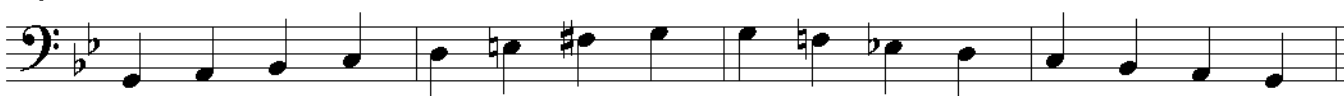

## Cello Audition Requirements

Play a solo of your choice and the scales and etude as printed below

Scales: Choose a tempo that allows you to play cleanly and quickly

D major

5 E-flat Major

9 G minor

Dotzauer, Op. 120, #6