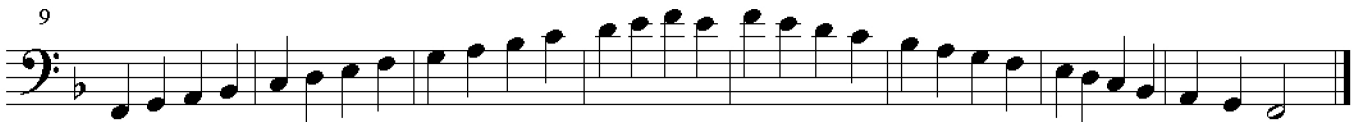

Spokane Youth Strings

Cello Audition Requirements

Play a solo of your choice; scales and etude as printed below.

Perform the scales as follows:

1. Slowly, with good tone and full bows
2. Quickly, with small detache bows in the middle of the bow

C major

F major

9

Schroeder, Violoncello Method, Book 1, #10

Andante

17

25

33

dim. - - - - -

41