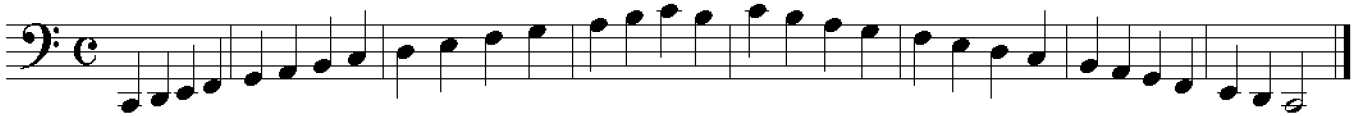

Spokane Youth Strings

Cello Audition Requirements

Play a solo of your choice; scales and etude as printed below.

Perform the scales as follows:

1. Slowly, with good tone and full bows
2. Quickly, with small detache bows in the middle of the bow

C major