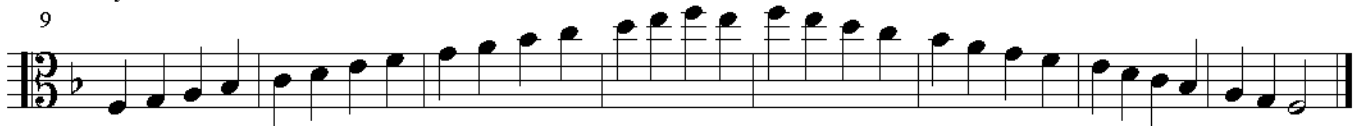

Spokane Youth Strings

Viola Audition Requirements

Play a solo of your choice; scales and etude as printed below.

Perform the scales as follows:

1. Slowly, with good tone and full bows
2. Quickly, with small detache bows in the middle of the bow

C major

F major

9

Wohlfahrt, Op. 45, #6

simile

17

21

25

29